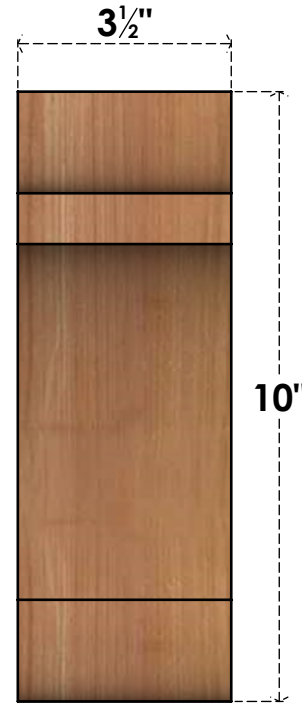

BRC04X06X10OLY00SWR

3 1/2"W X 6"D X 10"H OLYMPIC SMOOTH BRACE, WESTERN RED CEDAR

SIDE

FRONT

EKENA MILLWORK
 2300 WEST MAIN ST.
 CLARKSVILLE, TX 75426
 TOLL FREE: 866-607-0453
 WWW.EKENAMILLWORK.COM

NOTES

1. INSTALLATION TO BE COMPLETED IN ACCORDANCE WITH MANUFACTURER'S SPECIFICATIONS.
2. DRAWING MAY NOT BE TO SCALE
3. THIS DRAWING IS INTENDED FOR DESIGN AND PLANNING PURPOSES ONLY.
4. ALL INFORMATION CONTAINED HEREIN WAS CURRENT AT THE TIME OF DEVELOPMENT BUT MUST BE REVIEWED AND APPROVED BY THE PRODUCT MANUFACTURER TO BE CONSIDERED ACCURATE.
5. PRODUCTS ARE NOT KILN DRIED. THIS ITEM IS UNIQUE AND WILL CONTAIN THE NATURAL VARIATIONS THAT THE WOOD SPECIES OFFERS. THIS MAY RESULT IN VARIATIONS UP TO 1/4"