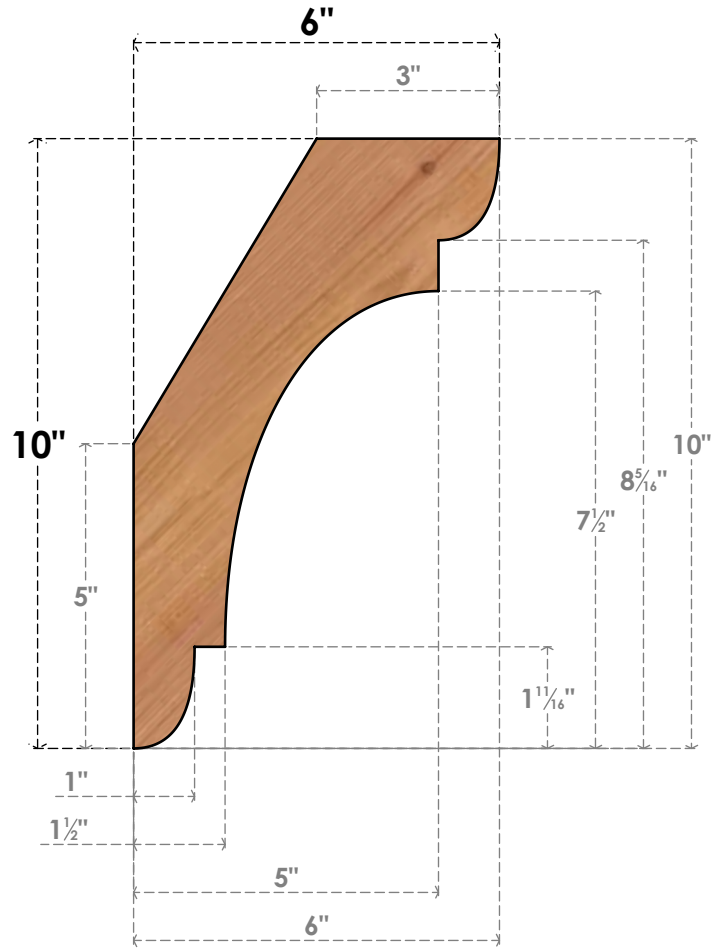

BRC04X06X10OLY00SWR

3 1/2"W X 6"D X 10"H OLYMPIC SMOOTH BRACE, WESTERN RED CEDAR

SIDE

FRONT

EKENA MILLWORK
 2300 WEST MAIN ST.
 CLARKSVILLE, TX 75426
 TOLL FREE: 866-607-0453
 WWW.EKENAMILLWORK.COM

NOTES

1. INSTALLATION TO BE COMPLETED IN ACCORDANCE WITH MANUFACTURER'S SPECIFICATIONS.
2. DRAWING MAY NOT BE TO SCALE
3. THIS DRAWING IS INTENDED FOR DESIGN AND PLANNING PURPOSES ONLY.
4. ALL INFORMATION CONTAINED HEREIN WAS CURRENT AT THE TIME OF DEVELOPMENT BUT MUST BE REVIEWED AND APPROVED BY THE PRODUCT MANUFACTURER TO BE CONSIDERED ACCURATE.
5. PRODUCTS ARE NOT KILN DRIED. THIS ITEM IS UNIQUE AND WILL CONTAIN THE NATURAL VARIATIONS THAT THE WOOD SPECIES OFFERS. THIS MAY RESULT IN VARIATIONS UP TO 1/4"